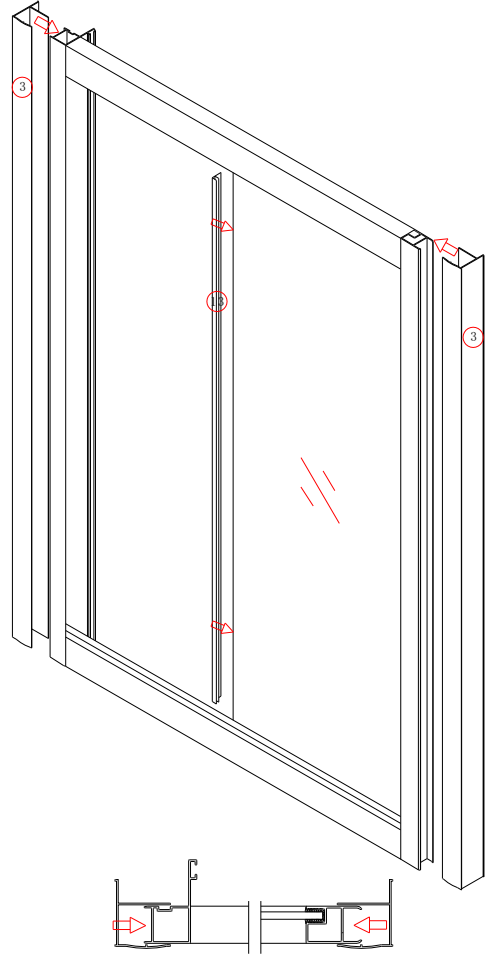

1

3

2

This product is heavy and will require two people to install.