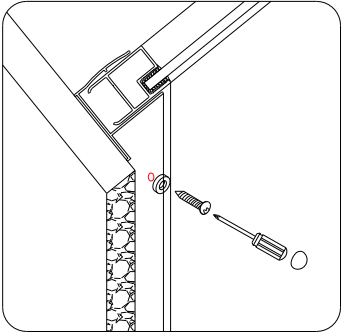

Note: Safety glass can not be re-worked.

■ Installation

Please read these instructions carefully before start of installation.

The wall post has up to 20mm of adjustment for out of true wall situations.

Ensure that the shower tray is fitted level and that after assembly of enclosure there is a full and continuous bead of sealant between the top of the shower tray and the tile joint.

4

5

6

This product is heavy and will require two people to install.

5

7

∅ 3.0mm

× 6
ST4×10