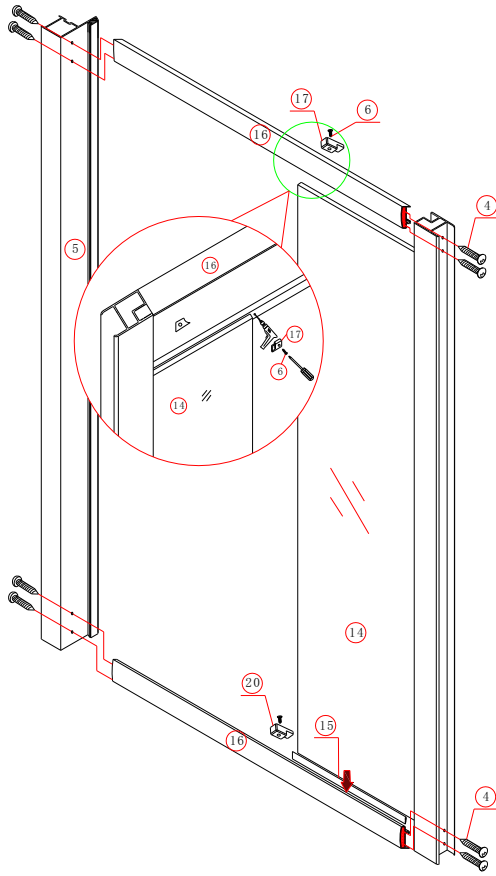

1

3

2

This product is heavy and will require two people to install.