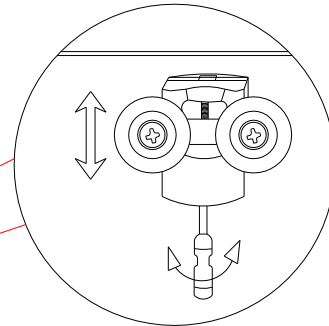

Note: Safety glass can not be re-worked.

■ Installation

Please read these instructions carefully before start of installation.

The wall post has up to 20mm of adjustment for out of true wall situations.

Ensure that the shower tray is fitted level and that after assembly of enclosure there is a full and continuous bead of sealant between the top of the shower tray and the tile joint.

- | | | | | | | |
|-----------|-----------------------|------------------|-----------------------|-------------------|------------------------|-----------|
| ① × 6
 | ② × 6
ST4 × 30
 | ③ × 2
 | ④ × 8
ST4 × 40
 | ⑤ × 1
 | ⑥ × 10
ST4 × 10
 | ⑦ × 1
 |
| ⑧ × 2
 | ⑨ × 2
 | ⑩ × 1
 | ⑪ × 1
 | ⑫ × 1
Long
 | ⑬ × 1
Short
 | ⑭ × 1
 |
| ⑮ × 1
 | ⑯ × 2
 | ⑰ × 1
4mm
 | ⑱ × 2
 | ⑲ × 12
 | ⑳ × 1
5mm
 | |

4

5

6

This product is heavy and will require two people to install.

5

7

∅ 3.0mm

× 6
ST4×10