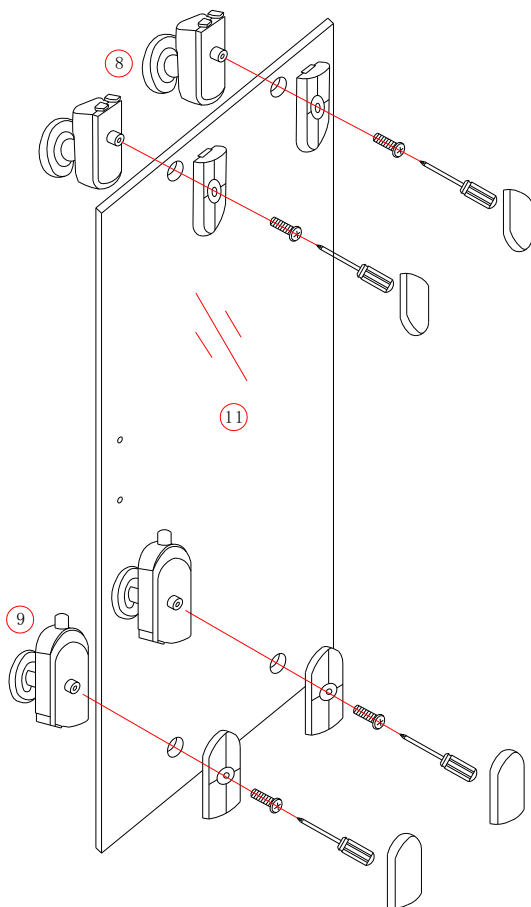

Note: Safety glass can not be re-worked.

■ Installation

Please read these instructions carefully before start of installation.

The wall post has up to 20mm of adjustment for out of true wall situations.

Ensure that the shower tray is fitted level and that after assembly of enclosure there is a full and continuous bead of sealant between the top of the shower tray and the tile joint.

This product is heavy and will require two people to install.

1

3

2

This product is heavy and will require two people to install.

3

4

This product is heavy and will require two people to install.