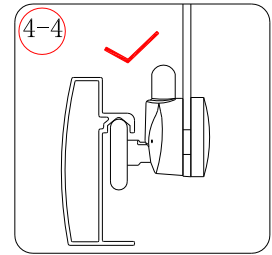

Note: Safety glass can not be re-worked.

■ Installation

Please read these instructions carefully before start of installation.

The wall post has up to 20mm of adjustment for out of true wall situations.

Ensure that the shower tray is fitted level and that after assembly of enclosure there is a full and continuous bead of sealant between the top of the shower tray and the tile joint.

This product is heavy and will require two people to install.

1

3

2

This product is heavy and will require two people to install.

3

4

This product is heavy and will require two people to install.

4

5

6

This product is heavy and will require two people to install.

5

7

∅ 3.0mm

× 6
ST4×10