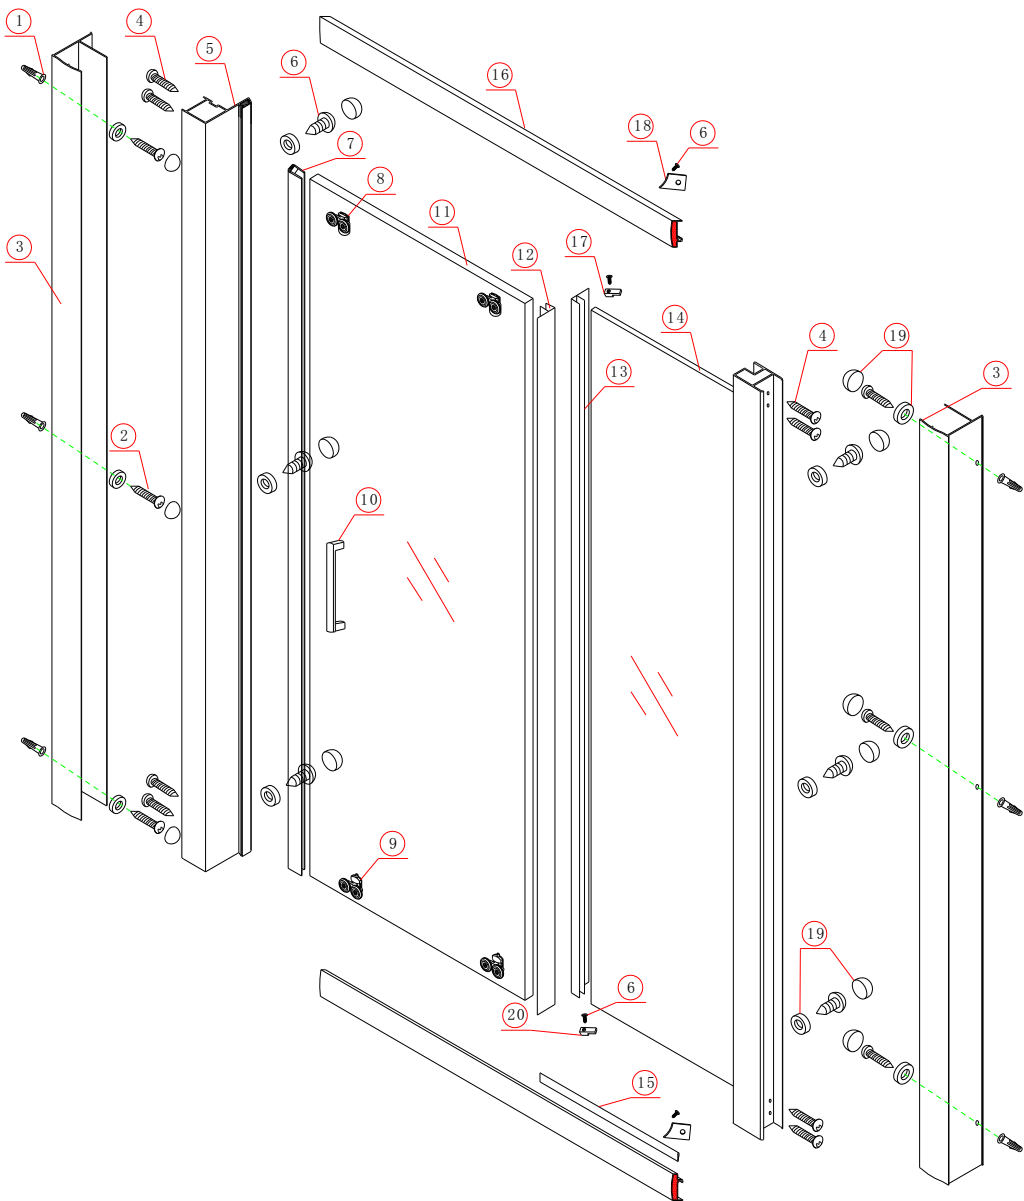

Note: Safety glass can not be re-worked.

■ Installation

Please read these instructions carefully before start of installation.

The wall post has up to 20mm of adjustment for out of true wall situations.

Ensure that the shower tray is fitted level and that after assembly of enclosure there is a full and continuous bead of sealant between the top of the shower tray and the tile joint.

- | | | | | | | |
|-----------|-----------------------|------------------|-----------------------|-------------------|------------------------|-----------|
| ① × 6
 | ② × 6
ST4 × 30
 | ③ × 2
 | ④ × 8
ST4 × 40
 | ⑤ × 1
 | ⑥ × 10
ST4 × 10
 | ⑦ × 1
 |
| ⑧ × 2
 | ⑨ × 2
 | ⑩ × 1
 | ⑪ × 1
 | ⑫ × 1
Long
 | ⑬ × 1
Short
 | ⑭ × 1
 |
| ⑮ × 1
 | ⑯ × 2
 | ⑰ × 1
4mm
 | ⑱ × 2
 | ⑲ × 12
 | ⑳ × 1
5mm
 | |