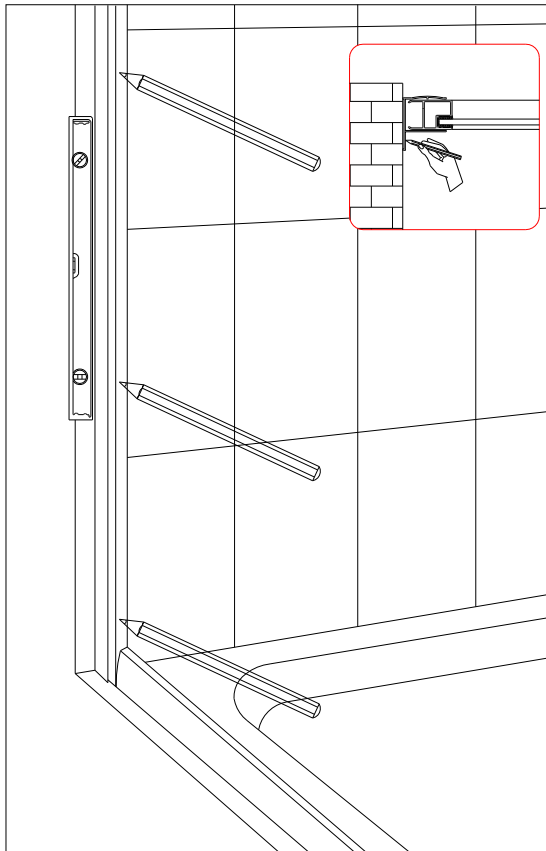

Note: Safety glass can not be re-worked.

■ Installation

Please read these instructions carefully before start of installation.

The wall post has up to 20mm of adjustment for out of true wall situations.

Ensure that the shower tray is fitted level and that after assembly of enclosure there is a full and continuous bead of sealant between the top of the shower tray and the tile joint.

This product is heavy and will require two people to install.

1

3

2

This product is heavy and will require two people to install.

3

4

This product is heavy and will require two people to install.