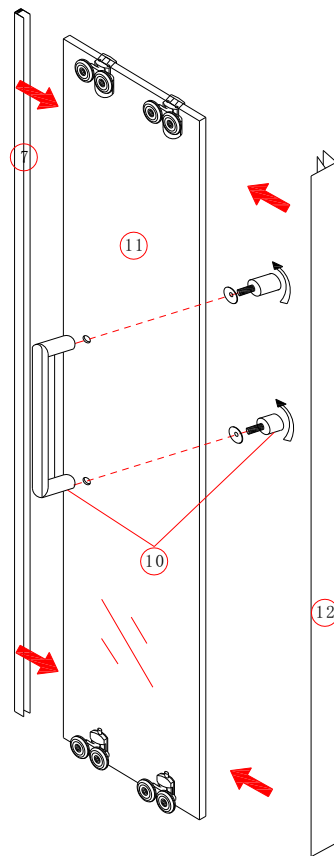

Note: Safety glass can not be re-worked.

■ Installation

Please read these instructions carefully before start of installation.

The wall post has up to 20mm of adjustment for out of true wall situations.

Ensure that the shower tray is fitted level and that after assembly of enclosure there is a full and continuous bead of sealant between the top of the shower tray and the tile joint.

This product is heavy and will require two people to install.

1

3

2

This product is heavy and will require two people to install.

3

4

This product is heavy and will require two people to install.