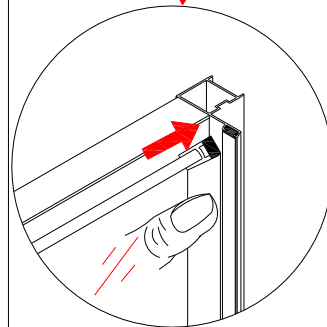

5

6

This product is heavy and will require two people to install.

5