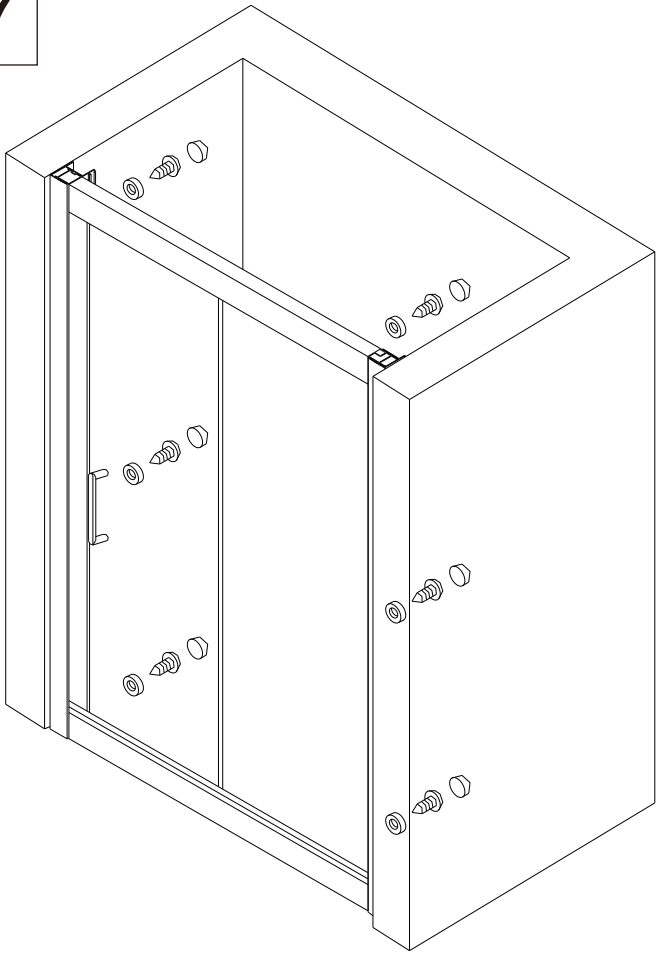

7

∅ 3.0mm

× 6
ST4×10

6

8

24 hours

This product is heavy and will require two people to install.