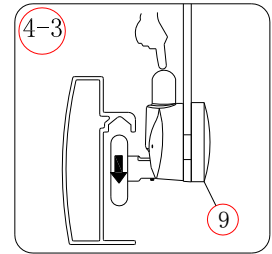

Note: Safety glass can not be re-worked.

■ Installation

Please read these instructions carefully before start of installation.

The wall post has up to 20mm of adjustment for out of true wall situations.

Ensure that the shower tray is fitted level and that after assembly of enclosure there is a full and continuous bead of sealant between the top of the shower tray and the tile joint.

- | | | | | | | |
|-----------|-----------------------|------------------|-----------------------|-------------------|------------------------|-----------|
| ① × 6
 | ② × 6
ST4 × 30
 | ③ × 2
 | ④ × 8
ST4 × 40
 | ⑤ × 1
 | ⑥ × 10
ST4 × 10
 | ⑦ × 1
 |
| ⑧ × 2
 | ⑨ × 2
 | ⑩ × 1
 | ⑪ × 1
 | ⑫ × 1
Long
 | ⑬ × 1
Short
 | ⑭ × 1
 |
| ⑮ × 1
 | ⑯ × 2
 | ⑰ × 1
4mm
 | ⑱ × 2
 | ⑲ × 12
 | ⑳ × 1
5mm
 | |

4

5

6

This product is heavy and will require two people to install.

5

7

∅ 3.0mm

× 6
ST4×10