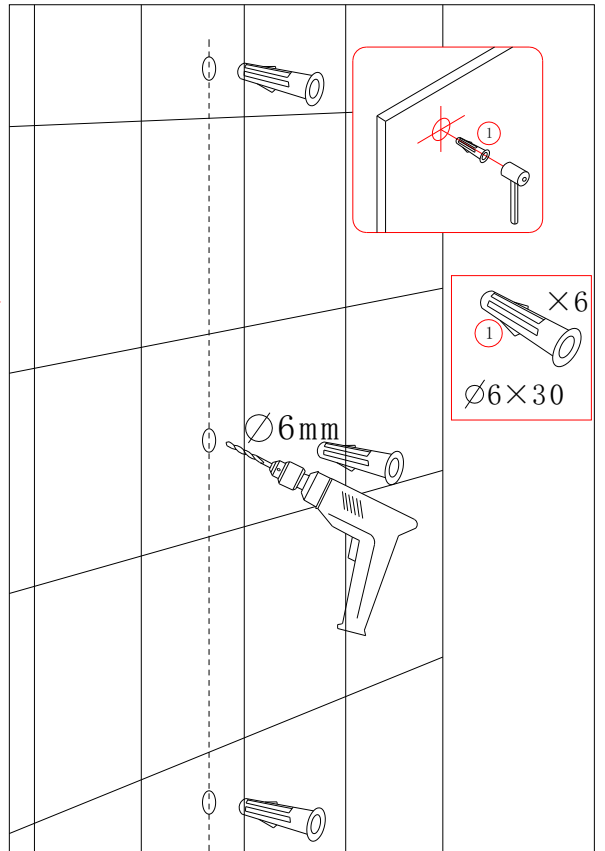

1

3

2

This product is heavy and will require two people to install.