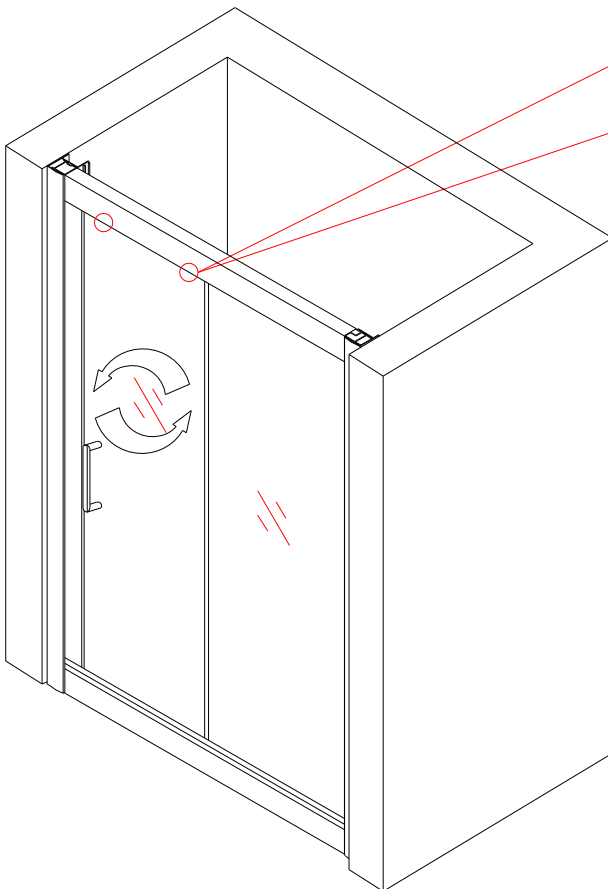

5

6

This product is heavy and will require two people to install.

5