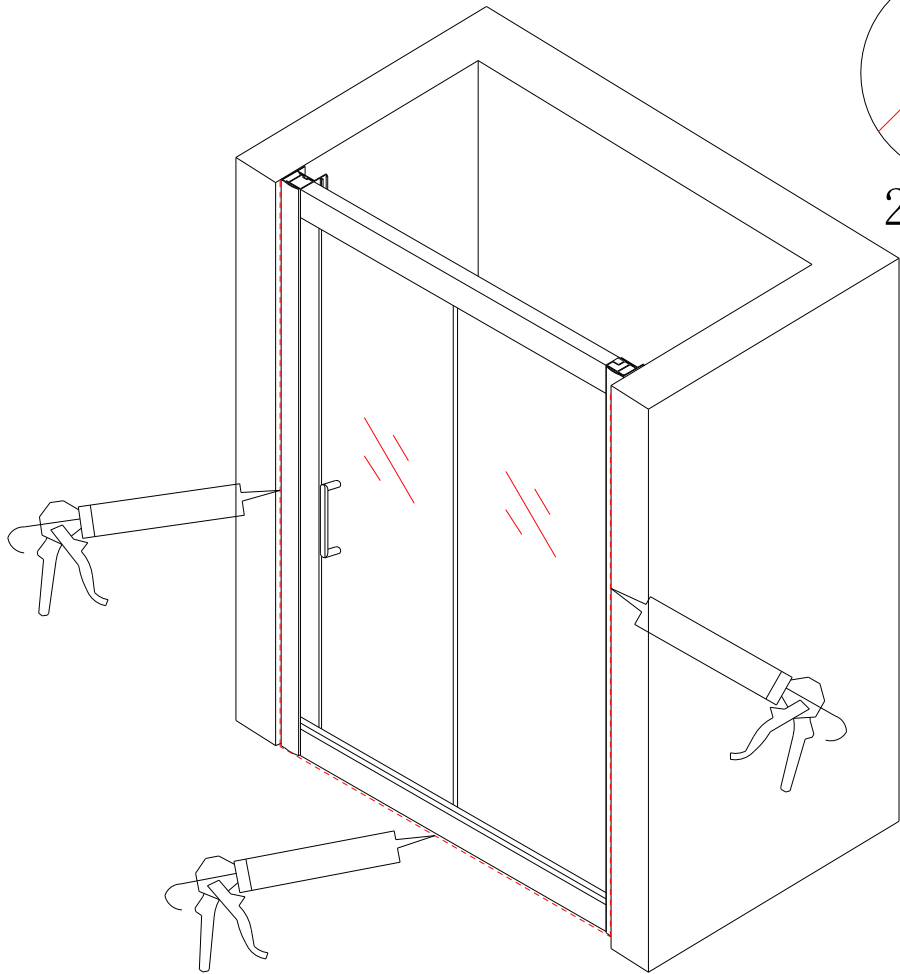

24 hours

This product is heavy and will require two people to install.