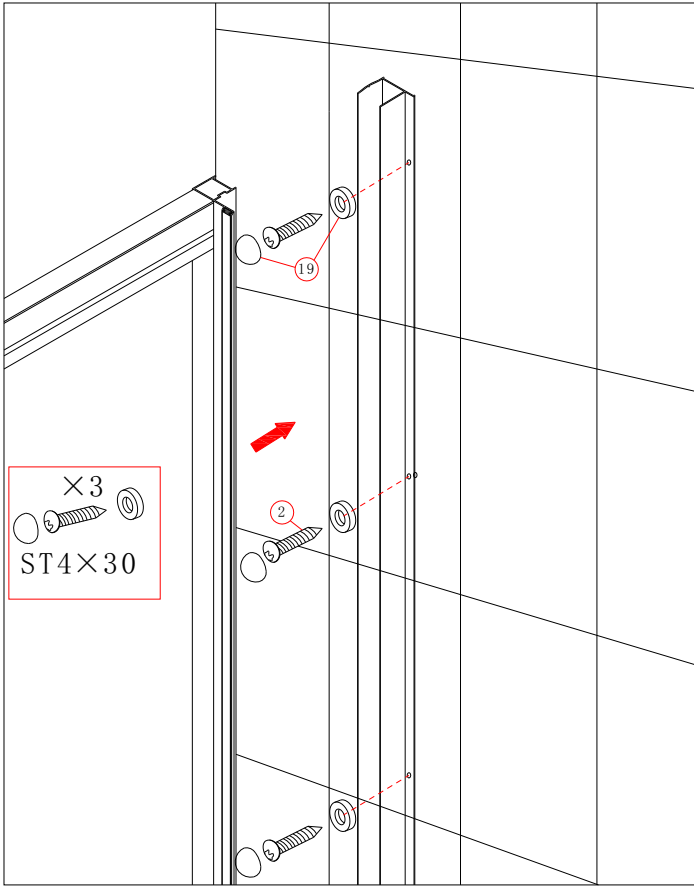

3

4

This product is heavy and will require two people to install.

4