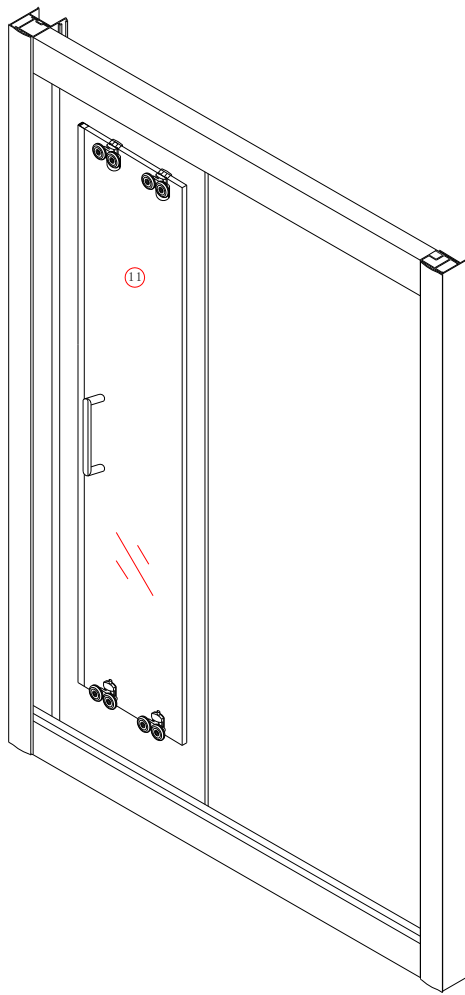

5

6

This product is heavy and will require two people to install.

5