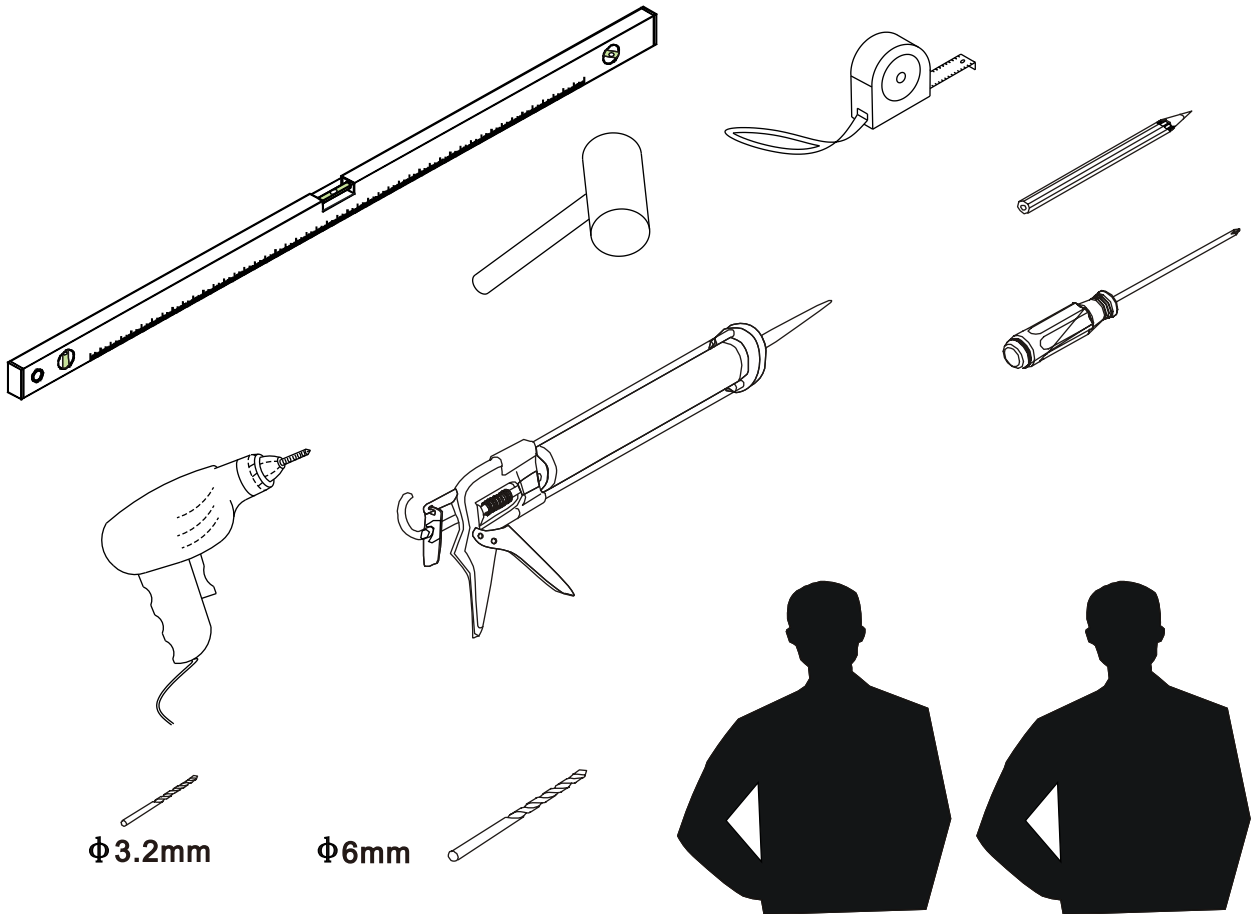

Note: Safety glass can not be re-worked.

■ Installation

Please read these instructions carefully before start of installation.

The wall post has up to 20mm of adjustment for out of true wall situations.

Ensure that the shower tray is fitted level and that after assembly of enclosure there is a full and continuous bead of sealant between the top of the shower tray and the tile joint.

Special care should be taken when drilling walls to avoid hidden pipes or electrical cables

Note: This product is heavy and will require two people to install.

Please remove protective film from aluminium profiles before installation.

■ Shower Tray Installation

The shower tray must be sited against a structural wall.

Water proof walling or tiling should be fitted so that it sits on the top of the tray rim.

■ Aftercare Instructions

After use, your shower should be cleaned with soap and water. This is particularly important in hard water districts where insoluble lime salts may be deposited and allowed to build up. Cleaners of a gritty or abrasive nature should not be used. Care should be taken to avoid contact with strong chemicals such as organic solvents and strippers.

Glass cleaners can be used but with caution, if in doubt contact the supplier of the cleaner in question.

Please keep these instructions for aftercare and customer service details.

Tools required

This product is heavy and will require two people to install.