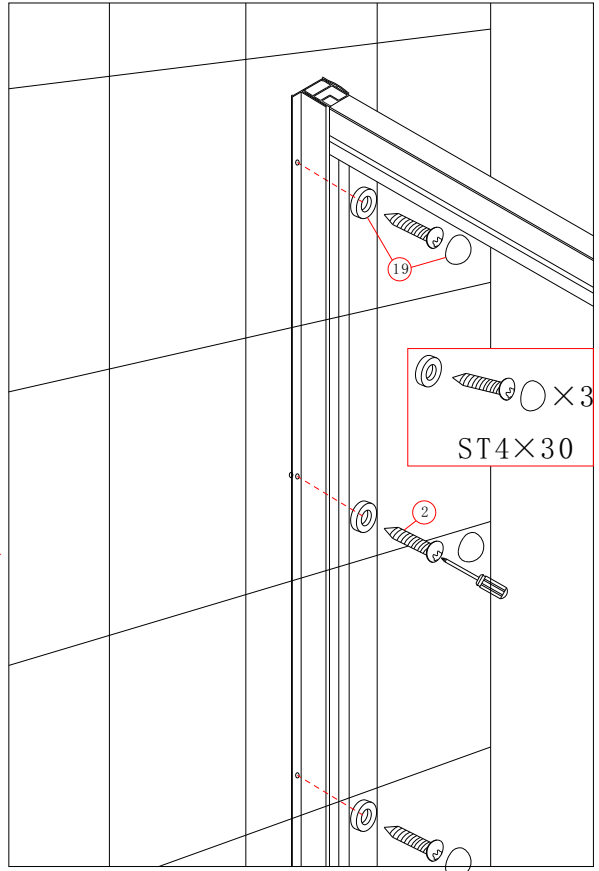

3

4

This product is heavy and will require two people to install.

4