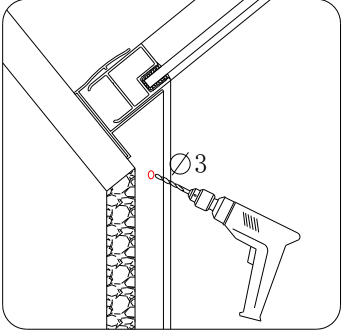

Note: Safety glass can not be re-worked.

■ Installation

Please read these instructions carefully before start of installation.

The wall post has up to 20mm of adjustment for out of true wall situations.

Ensure that the shower tray is fitted level and that after assembly of enclosure there is a full and continuous bead of sealant between the top of the shower tray and the tile joint.

4

5

6

This product is heavy and will require two people to install.

5

7

∅ 3.0mm

× 6
ST4×10